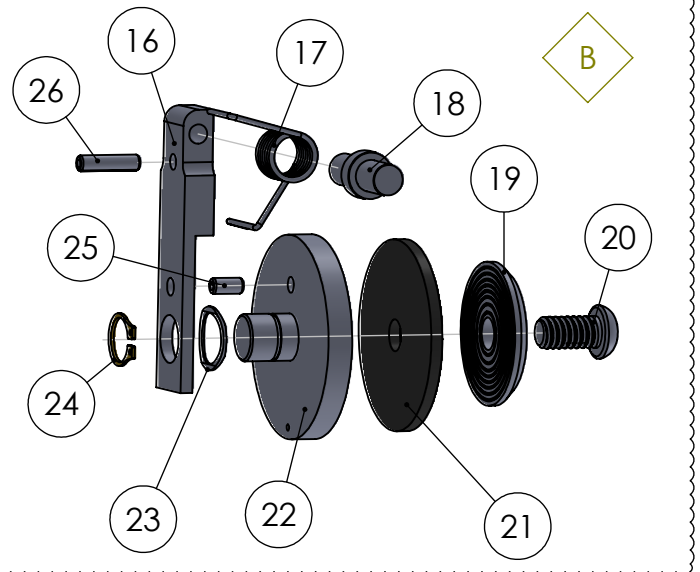

A-SWV-2

Continental NH3 Products

Note: Some of the Rebuild and Repair Kit is shown on A-SWV-1

ITEM NO.	PART NUMBER	QTY.	Individually Available	A - SUB-SWV-11			
Repair Kit	A-SWV125150-RK, ° = Included		Yes	9	SWV-HO43SS *	1	No
				10	SWV-11	1	No
Rebuild Kit	A-SWV125150-RBK, * = Included		Yes	11	SWV-LC038E05S *	1	No
1	SWV-02	1	No	12	SWV-28 *	1	No
2	SWV-13 *	1	No	13	SWV-33 *	1	No
A	SUB-SWV-11	1	Yes	14	SWV-10	1	No
B	Spring Assembly	1	No	15	SWV-11A *	1	No
C	A-SWV-BODY-01-XA-1.25	1	Yes	B - Spring Assembly			
C - A-SWV-BODY-01-XA-1.5				16	SWV-05-XL	1	No
3	SWV-BODY-01 - XA-1.25	1	No	17	SWV-10-RH	1	No
4	SWV-12	1	No	18	SWV-09	1	No
5	SWV-17	1	Yes	19	SWV-34	1	Yes
6	SWV-08	1	No	20	JJ2L-2520-50	1	Yes
7	A-411	1	Yes	21	SWV-07 *	1	Yes
8	A-1135	1	Yes	22	SWV-04	1	No
				23	SWV-351520140511	1	No
				24	SWV-37	1	No
				25	SWV-15	1	No
				26	01-94F	1	No