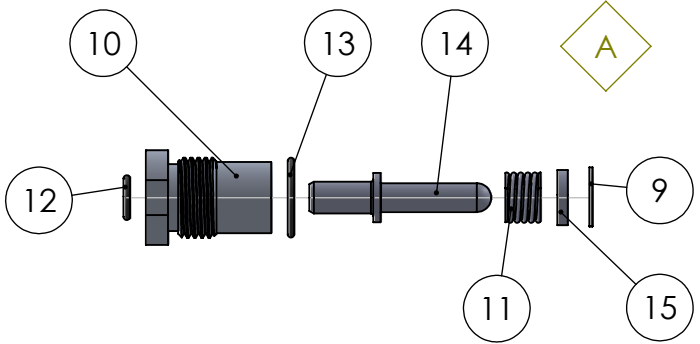

A-SWV-2

Continental NH3 Products

Note: Some of the Rebuild and Repair Kit is shown on A-SWV-1

ITEM NO.	PART NUMBER	QTY.	Individually Available	A - SUB-SWV-11			
Repair Kit	A-SWV125150-RK, ° = Included		Yes	9	SWV-HO43SS *	1	No
				10	SWV-11	1	No
Rebuild Kit	A-SWV125150-RBK, * = Included		Yes	11	SWV-LC038E05S *	1	No
1	SWV-02	1	No	12	SWV-28 *	1	No
2	SWV-13 *	1	No	13	SWV-33 *	1	No
A	SUB-SWV-11	1	Yes	14	SWV-10	1	No
B	Spring Assembly	1	No	15	SWV-11A *	1	No
C	A-SWV-BODY-01-XA-1.25	1	Yes	B - Spring Assembly			
C - A-SWV-BODY-01-XA-1.5				16	SWV-05-XL	1	No
3	SWV-BODY-01 - XA-1.25	1	No	17	SWV-10-RH	1	No
4	SWV-12	1	No	18	SWV-09	1	No
5	SWV-17	1	Yes	19	SWV-34	1	Yes
6	SWV-08	1	No	20	JJ2L-2520-50	1	Yes
7	A-411	1	Yes	21	SWV-07 *	1	Yes
8	A-1135	1	Yes	22	SWV-04	1	No
				23	SWV-351520140511	1	No
				24	SWV-37	1	No
				25	SWV-15	1	No
				26	01-94F	1	No