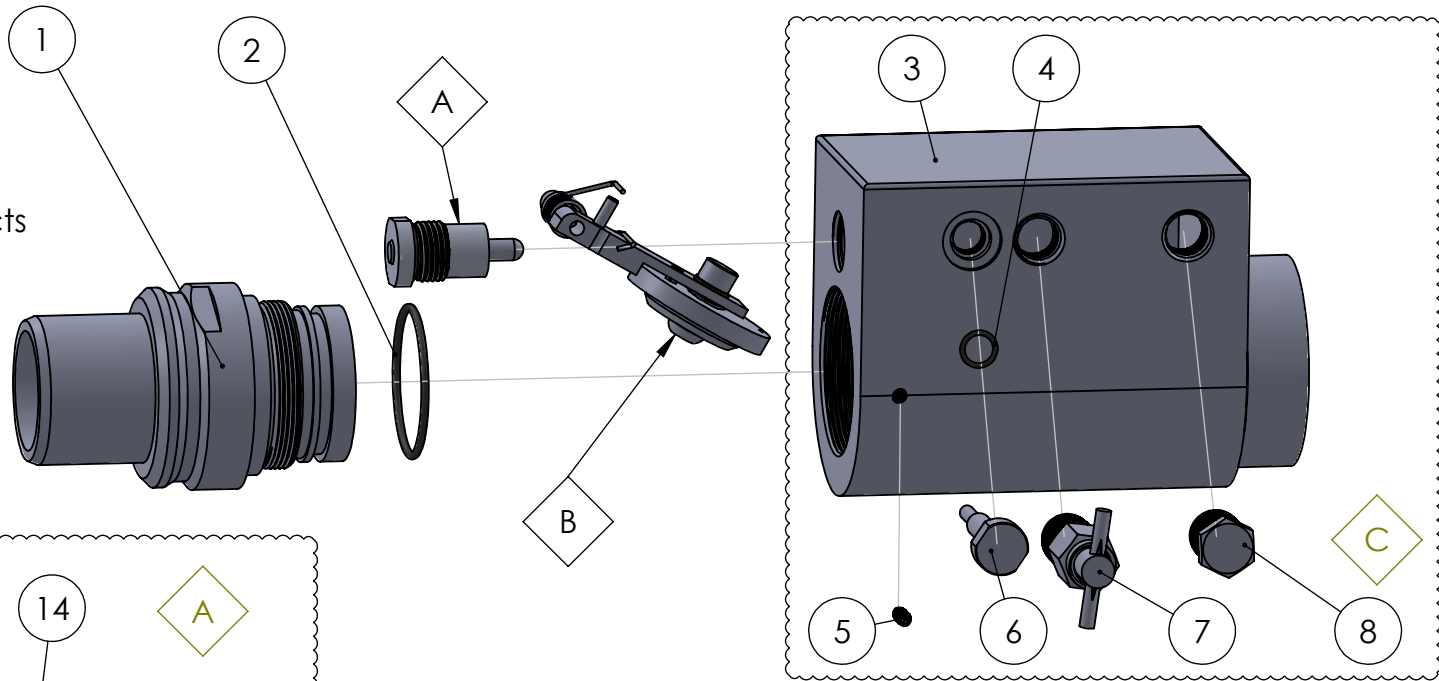

A-SWV-2

Continental NH3 Products

Note: Some of the Rebuild and Repair Kit is shown on A-SWV-1

ITEM NO.	PART NUMBER	QTY.	Individually Available	A - SUB-SWV-11			
Repair Kit	A-SWV125150-RK, ° = Included		Yes	9	SWV-HO43SS *	1	No
				10	SWV-11	1	No
Rebuild Kit	A-SWV125150-RBK, * = Included		Yes	11	SWV-LC038E05S *	1	No
1	SWV-02	1	No	12	SWV-28 *	1	No
2	SWV-13 *	1	No	13	SWV-33 *	1	No
A	SUB-SWV-11	1	Yes	14	SWV-10	1	No
B	Spring Assembly	1	No	15	SWV-11A *	1	No
C	A-SWV-BODY-01-XA-1.25	1	Yes	B - Spring Assembly			
C - A-SWV-BODY-01-XA-1.5				16	SWV-05-XL	1	No
3	SWV-BODY-01 - XA-1.25	1	No	17	SWV-10-RH	1	No
4	SWV-12	1	No	18	SWV-09	1	No
5	SWV-17	1	Yes	19	SWV-34	1	Yes
6	SWV-08	1	No	20	JJ2L-2520-50	1	Yes
7	A-411	1	Yes	21	SWV-07 *	1	Yes
8	A-1135	1	Yes	22	SWV-04	1	No
				23	SWV-351520140511	1	No
				24	SWV-37	1	No
				25	SWV-15	1	No
				26	01-94F	1	No